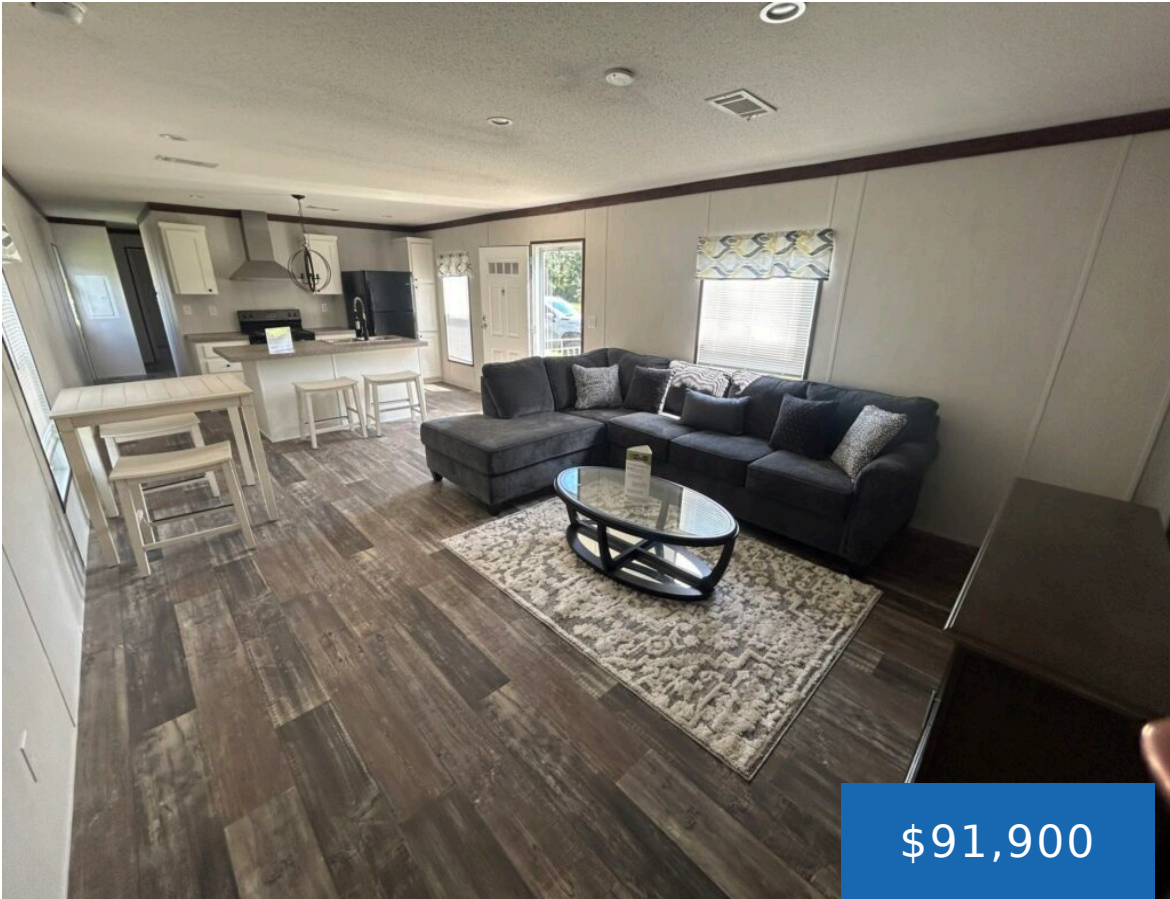

TROY ELITE

<https://floridaprohomes4u.com>

103 Hopewell Manor Rd, Plant City, FL 33567, USA

The Price of the Home is \$91,900 w/Setup and Transportation the Price \$128,900 Take The Next Step To Purchase This Home Get Started On Your Pre-Approval Introducing "The Troy Elite" Single Wide by Live Oak Homes, a spacious 3-bedroom, 2-bathroom home with 1,127 square feet of living space. This single-section Ranch-style design is part of the [...]

- 3 beds
- 2 baths
- Single Wide
- 1127 sq ft

Call us now

Phone: (813) 683-5804
Email: sales@floridaprohomes4u.com
Address: 103 Hopewell Manor Rd. Plant City, FL 33567

Floor Plans

by Elite

SP - SUMMER VALLEY - ELITE
MODEL - 2-0470
© - Approx. 1127 Sq. Ft.