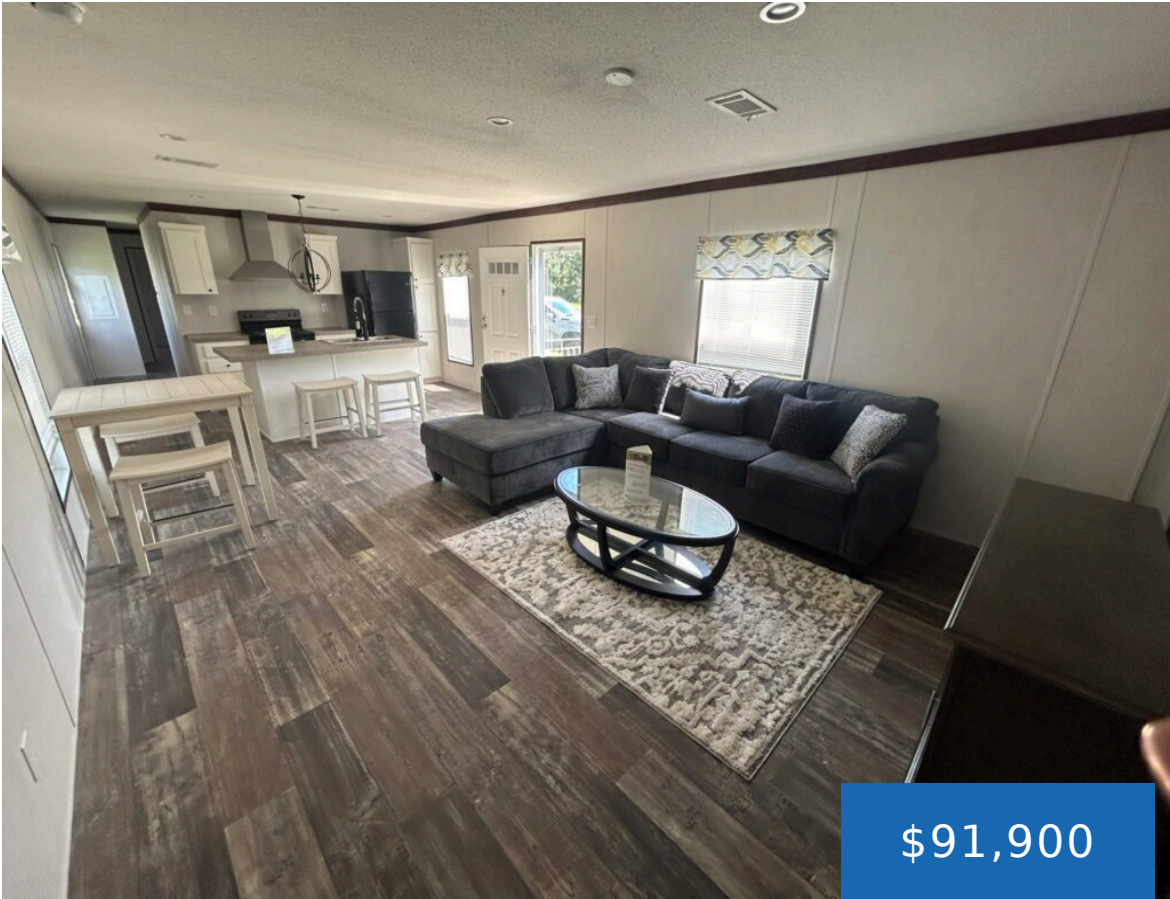

TROY ELITE

<https://floridaprohomes4u.com>

103 Hopewell Manor Rd, Plant City, FL 33567, USA

\$91,900

The Home Only Price is \$91,900. With Setup, Transportation, and Sales Tax the Price is \$128,900. The Troy Elite by Live Oak Homes Take The Next Step To Purchase This Home Schedule Your New Home Consultation Introducing “The Troy Elite” Single Wide by Live Oak Homes, a spacious 3-bedroom, 2-bathroom home with 1,127 square feet [...]

- 3 beds
- 2 baths
- Single Wide
- 1127 sq ft

Call us now

Phone: (813) 683-5804
Email: sales@floridaprohomes4u.com
Address: 103 Hopewell Manor Rd. Plant City, FL 33567

Floor Plans

by Elite

3P - SUNSHINE VALLEY - ELITE
MODEL - 2-0470
© - Approx. 1127 Sq. Ft.